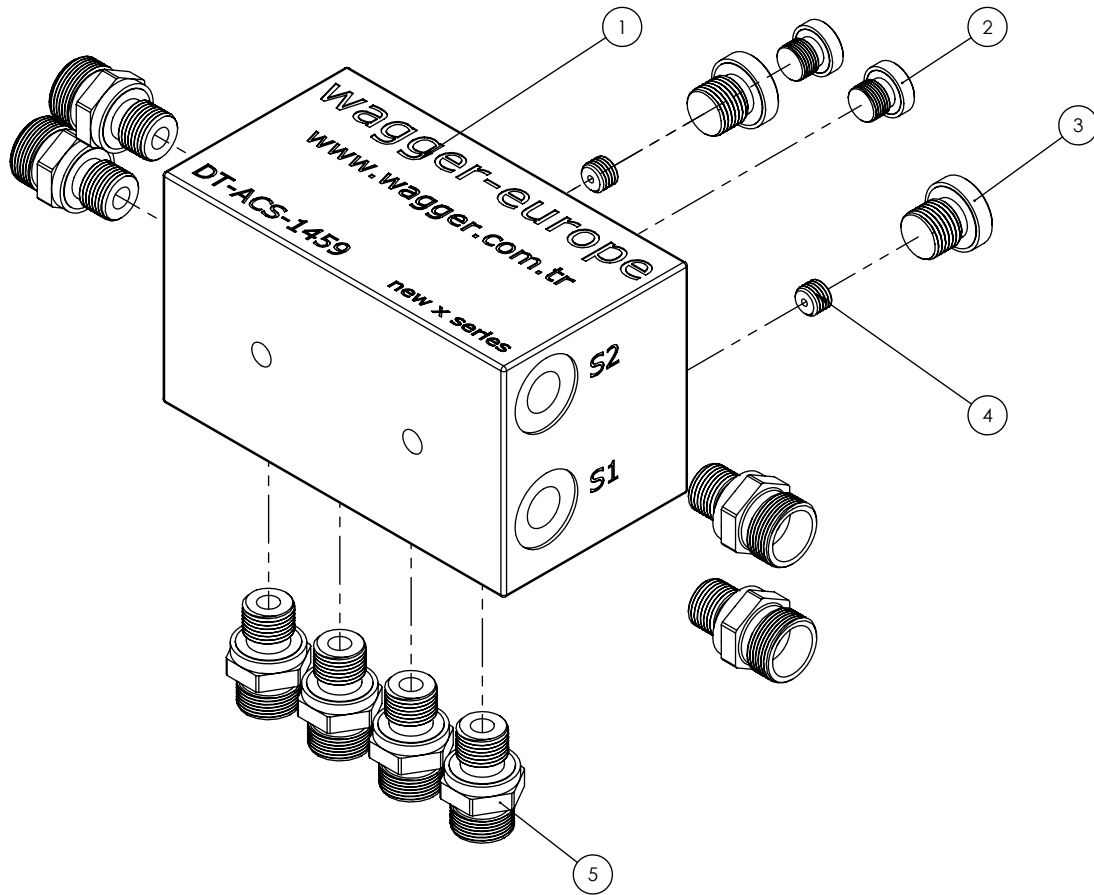

## Frame Assembly

Frame Assembly			
REF	PART NO	DESCRIPTION	QTY
1	4-3-27 FPM-01	Frame	1
2	4-3-27 FPM-02	Fork Shafts	4
3	HHM1660	Socket Head Capscrew, M16	4
4	SSM835	Set screw, M16	4
5	HAM825	Flat Head Socket Screw, M12	16
6	4-3-13 FPM-18	Shaft Locking Plate	4
7	4-3-13 FPM-04	Lower Hook	2
8	HHM1440	Hex head screw, M16	4
9	4-3-13 FPM-15	Upper Bar Auxiliary Plate	1
10	HHM830	Socket Head Capscrew, M8	2
11	HHM2080	Socket Head Capscrew, M16	4
12	4-3-1 FPM-12	Upper Hook	2
13	4-3-12 FPM-22	Shim	1
14	HHM1630	Socket Head Capscrew, M16	2
15	4-3-13 FPM-17	Valve Protection Guard	1

## Fork Carrier Assembly

Fork Carrier			
REF	PART NO	DESCRIPTION	QTY
1	4-3-13 FPM-06-01	Fork Carrier	1
2	4-3-13 FPM-05-04	Fork Stopper	4
3	HAM1435	Hexscrew, M14	4
4	NDTK27-050	Wiper	4
5	4-3-13 FPM-05-05	Snapring	4
6	POMK782050	Bronze Bearing	4
7	GR-3-8	Grease Nipple	2

## Cylinder Assembly

Cylinder Assembly			
REF	PART NO	DESCRIPTION	QTY
1	4-3-27 FPM-08	Shell	1
2	4-3-27 FPM-09	Rod	1
3	SG313	Snapring	1
4	BB343020	Bronze Bushing	1
5	OR5035	O-Ring	1
6	BU5012	Back-up Ring	1
7	YK655530	Retainer	1
8	NR40308	Rod Seal	1
9	TK383006	Wiper	1
10	USM2415	Nut Cylinder	2
11	KSM2415	Nut Cylinder	1
12	OR223	O-Ring	1
13	PS655530	Piston	1
14	SK655530	Piston Seal Kit	1

## Valve Assembly

**Valve Assembly**

REF	PART NO	DESCRIPTION	QTY
1	VLV-1459	Valve Body	1
2	PLG-18	Plug	2
3	PLG-14	Plug	2
4	ORF-1415	Elimination Plug	2
5	NPL-1615	Plug	4
6	NLP-1815	Fitting	4