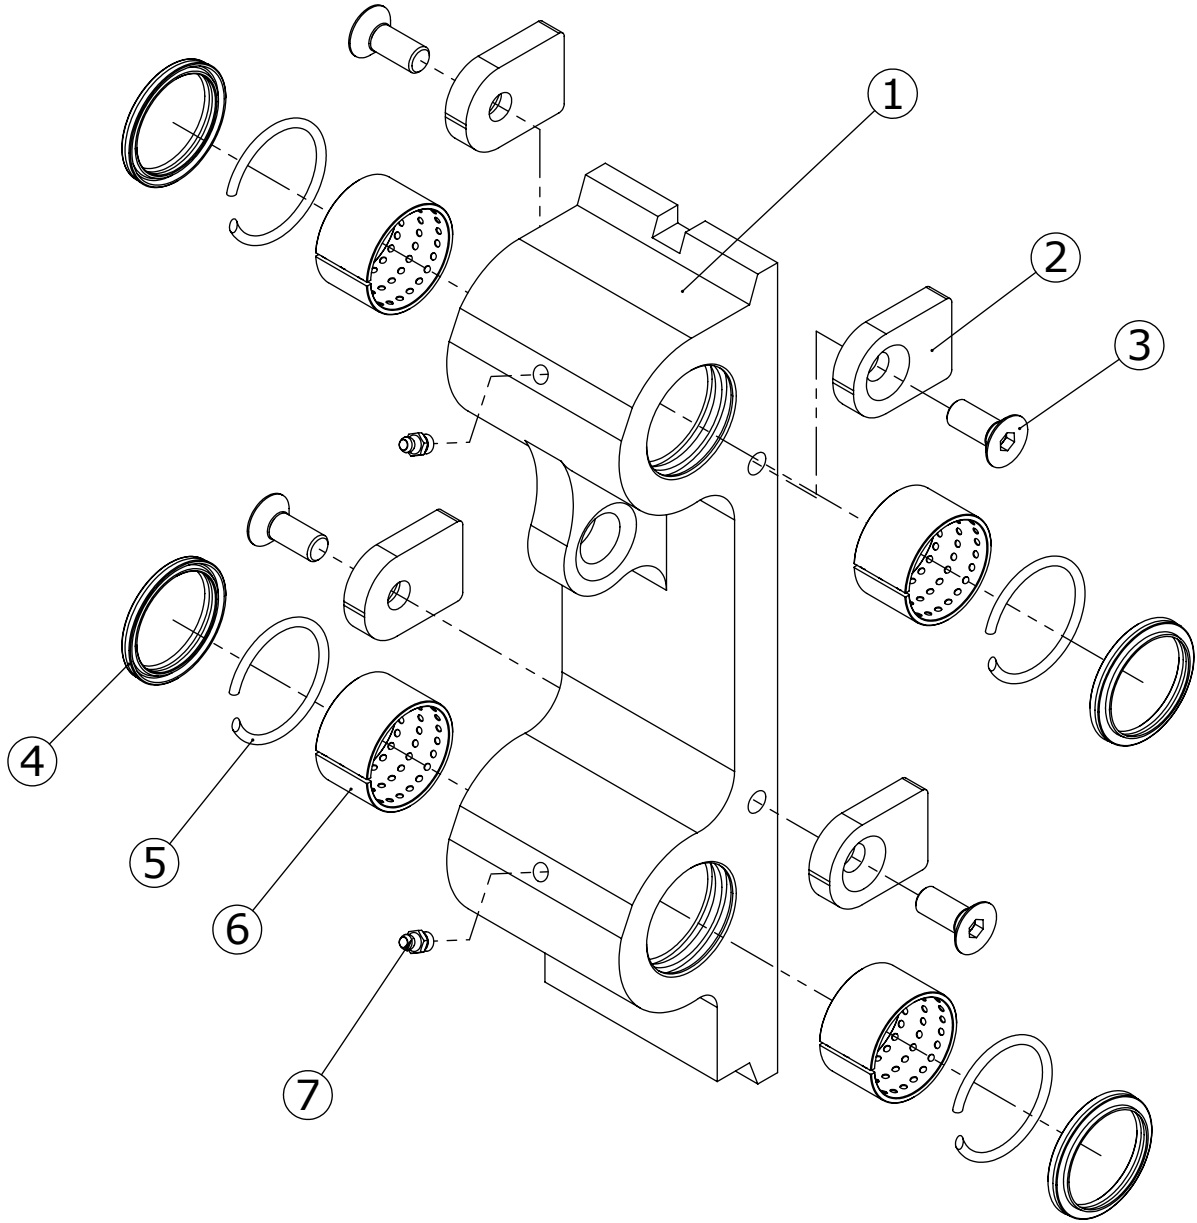

Attachment Fork Positioner

Model 035FPMI-B1300

**Manufacturer:** Gulmak Istif Makinaları Ltd. Sti.  
**Address:** Yeni Metal Sanayi Sitesi, Yesiloba Mahallesi 49247 Sokak No:2/A Seyhan-Adana / TURKEY  
**E-mail:** info@waggoner.com.tr  
**Phone:** +90 322 428 08 58  
**Internet:** www.waggoner.com.tr

## Frame Assembly

Frame Assembly			
REF	PART NO	DESCRIPTION	QTY
1	4-3-27 FPM-01	Frame	1
2	4-3-27 FPM-02	Fork Shafts	4
3	HHM1660	Socket Head Capscrew, M16	4
4	SSM835	Set screw, M16	4
5	HAM825	Flat Head Socket Screw, M12	16
6	4-3-13 FPM-18	Shaft Locking Plate	4
7	4-3-13 FPM-04	Lower Hook	2
8	HHM1440	Hex head screw, M16	4
9	4-3-13 FPM-15	Upper Bar Auxiliary Plate	1
10	HHM830	Socket Head Capscrew, M8	2
11	HHM2080	Socket Head Capscrew, M16	4
12	4-3-1 FPM-12	Upper Hook	2
13	4-3-12 FPM-22	Shim	1
14	HHM1630	Socket Head Capscrew, M16	2
15	4-3-13 FPM-17	Valve Protection Guard	1

## Fork Carrier Assembly

Fork Carrier			
REF	PART NO	DESCRIPTION	QTY
1	4-3-13 FPM-06-01	Fork Carrier	1
2	4-3-13 FPM-05-04	Fork Stopper	4
3	HAM1435	Hexscrew, M14	4
4	NDTK27-050	Wiper	4
5	4-3-13 FPM-05-05	Snapring	4
6	POMK782050	Bronze Bearing	4
7	GR-3-8	Grease Nipple	2

## Valve Assembly

**Valve Assembly**

REF	PART NO	DESCRIPTION	QTY
1	VLV-1459	Valve Body	1
2	PLG-18	Plug	2
3	PLG-14	Plug	2
4	ORF-1415	Elimination Plug	2
5	NPL-1615	Plug	4
6	NLP-1815	Fitting	4