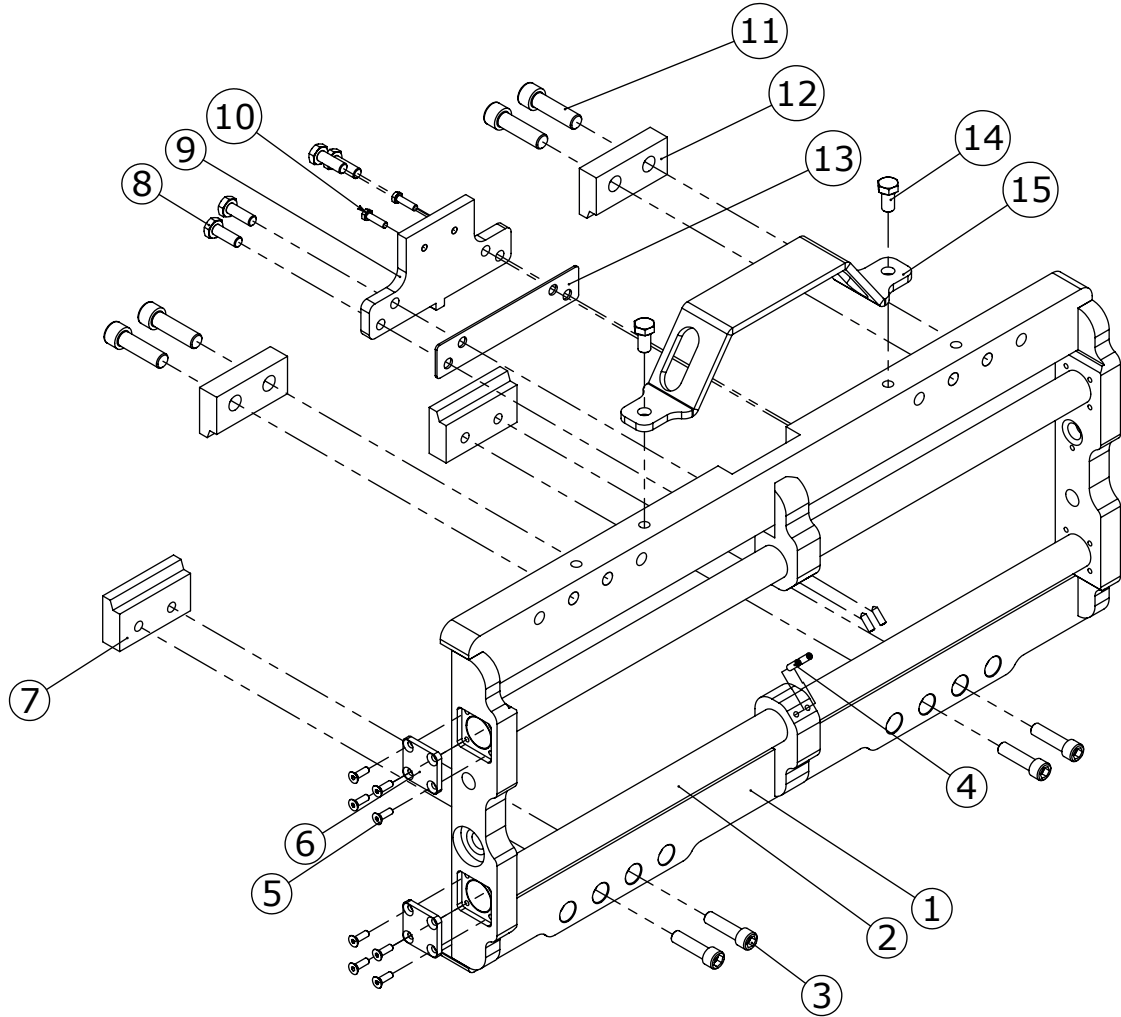

Attachment Fork Positioner

Model 035FPMI-B1300

**Manufacturer:** Gulmak Istif Makinaları Ltd. Sti.  
**Address:** Yeni Metal Sanayi Sitesi, Yesiloba Mahallesi 49247 Sokak No:2/A Seyhan-Adana / TURKEY  
**E-mail:** info@waggoner.com.tr  
**Phone:** +90 322 428 08 58  
**Internet:** www.waggoner.com.tr

## Frame Assembly

Frame Assembly			
REF	PART NO	DESCRIPTION	QTY
1	4-3-27 FPM-01	Frame	1
2	4-3-27 FPM-02	Fork Shafts	4
3	HHM1660	Socket Head Capscrew, M16	4
4	SSM835	Set screw, M16	4
5	HAM825	Flat Head Socket Screw, M12	16
6	4-3-13 FPM-18	Shaft Locking Plate	4
7	4-3-13 FPM-04	Lower Hook	2
8	HHM1440	Hex head screw, M16	4
9	4-3-13 FPM-15	Upper Bar Auxiliary Plate	1
10	HHM830	Socket Head Capscrew, M8	2
11	HHM2080	Socket Head Capscrew, M16	4
12	4-3-1 FPM-12	Upper Hook	2
13	4-3-12 FPM-22	Shim	1
14	HHM1630	Socket Head Capscrew, M16	2
15	4-3-13 FPM-17	Valve Protection Guard	1

## Fork Carrier Assembly

Fork Carrier			
REF	PART NO	DESCRIPTION	QTY
1	4-3-13 FPM-06-01	Fork Carrier	1
2	4-3-13 FPM-05-04	Fork Stopper	4
3	HAM1435	Hexscrew, M14	4
4	NDTK27-050	Wiper	4
5	4-3-13 FPM-05-05	Snapring	4
6	POMK782050	Bronze Bearing	4
7	GR-3-8	Grease Nipple	2

## Valve Assembly

**Valve Assembly**

REF	PART NO	DESCRIPTION	QTY
1	VLV-1459	Valve Body	1
2	PLG-18	Plug	2
3	PLG-14	Plug	2
4	ORF-1415	Elimination Plug	2
5	NPL-1615	Plug	4
6	NLP-1815	Fitting	4