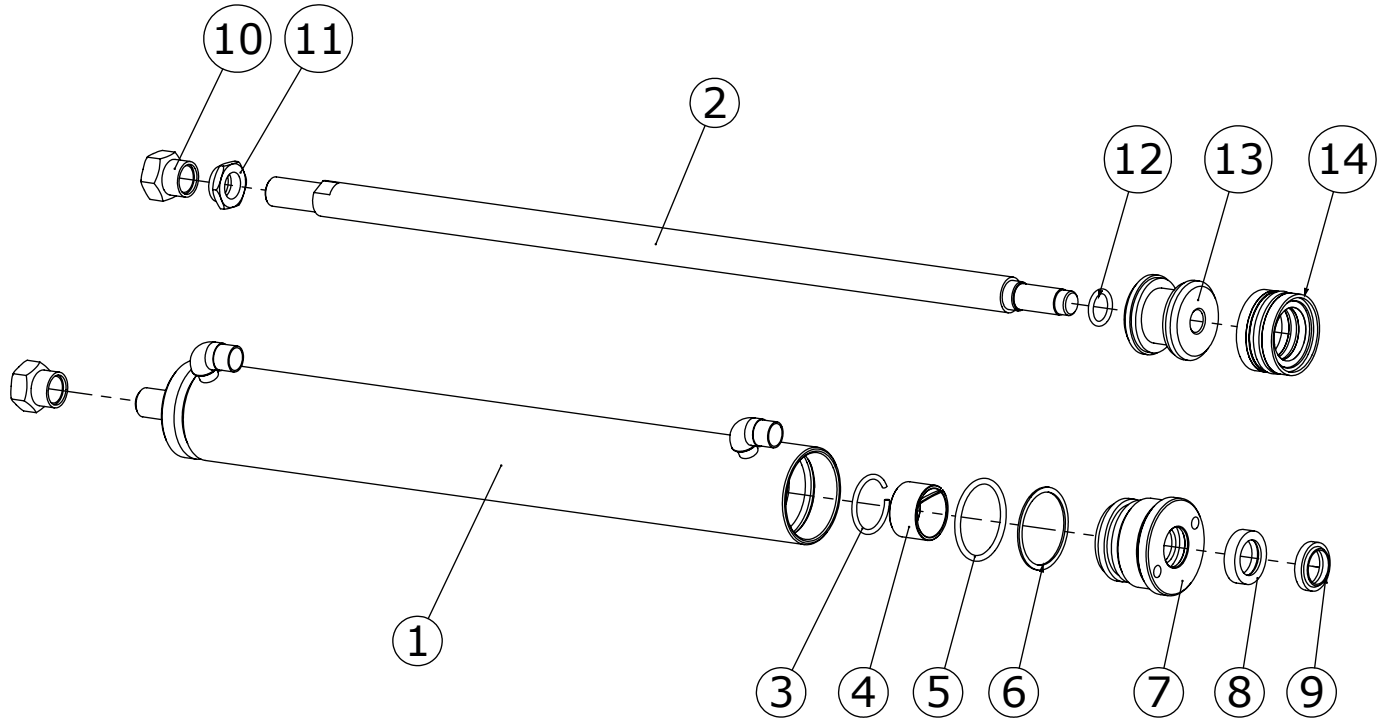

## Frame Assembly

Frame Assembly			
REF	PART NO	DESCRIPTION	QTY
1	4-3-27 FPM-01	Frame	1
2	4-3-27 FPM-02	Fork Shafts	4
3	HHM1660	Socket Head Capscrew, M16	4
4	SSM835	Set screw, M16	4
5	HAM825	Flat Head Socket Screw, M12	16
6	4-3-13 FPM-18	Shaft Locking Plate	4
7	4-3-13 FPM-04	Lower Hook	2
8	HHM1440	Hex head screw, M16	4
9	4-3-13 FPM-15	Upper Bar Auxiliary Plate	1
10	HHM830	Socket Head Capscrew, M8	2
11	HHM2080	Socket Head Capscrew, M16	4
12	4-3-1 FPM-12	Upper Hook	2
13	4-3-12 FPM-22	Shim	1
14	HHM1630	Socket Head Capscrew, M16	2
15	4-3-13 FPM-17	Valve Protection Guard	1

## Fork Carrier Assembly

Fork Carrier			
REF	PART NO	DESCRIPTION	QTY
1	4-3-13 FPM-06-01	Fork Carrier	1
2	4-3-13 FPM-05-04	Fork Stopper	4
3	HAM1435	Hexscrew, M14	4
4	NDTK27-050	Wiper	4
5	4-3-13 FPM-05-05	Snapring	4
6	POMK782050	Bronze Bearing	4
7	GR-3-8	Grease Nipple	2

## Cylinder Assembly

Cylinder Assembly			
REF	PART NO	DESCRIPTION	QTY
1	4-3-27 FPM-08	Shell	1
2	4-3-27 FPM-09	Rod	1
3	SG313	Snapring	1
4	BB343020	Bronze Bushing	1
5	OR5035	O-Ring	1
6	BU5012	Back-up Ring	1
7	YK655530	Retainer	1
8	NR40308	Rod Seal	1
9	TK383006	Wiper	1
10	USM2415	Nut Cylinder	2
11	KSM2415	Nut Cylinder	1
12	OR223	O-Ring	1
13	PS655530	Piston	1
14	SK655530	Piston Seal Kit	1

## Valve Assembly

**Valve Assembly**

REF	PART NO	DESCRIPTION	QTY
1	VLV-1459	Valve Body	1
2	PLG-18	Plug	2
3	PLG-14	Plug	2
4	ORF-1415	Elimination Plug	2
5	NPL-1615	Plug	4
6	NLP-1815	Fitting	4