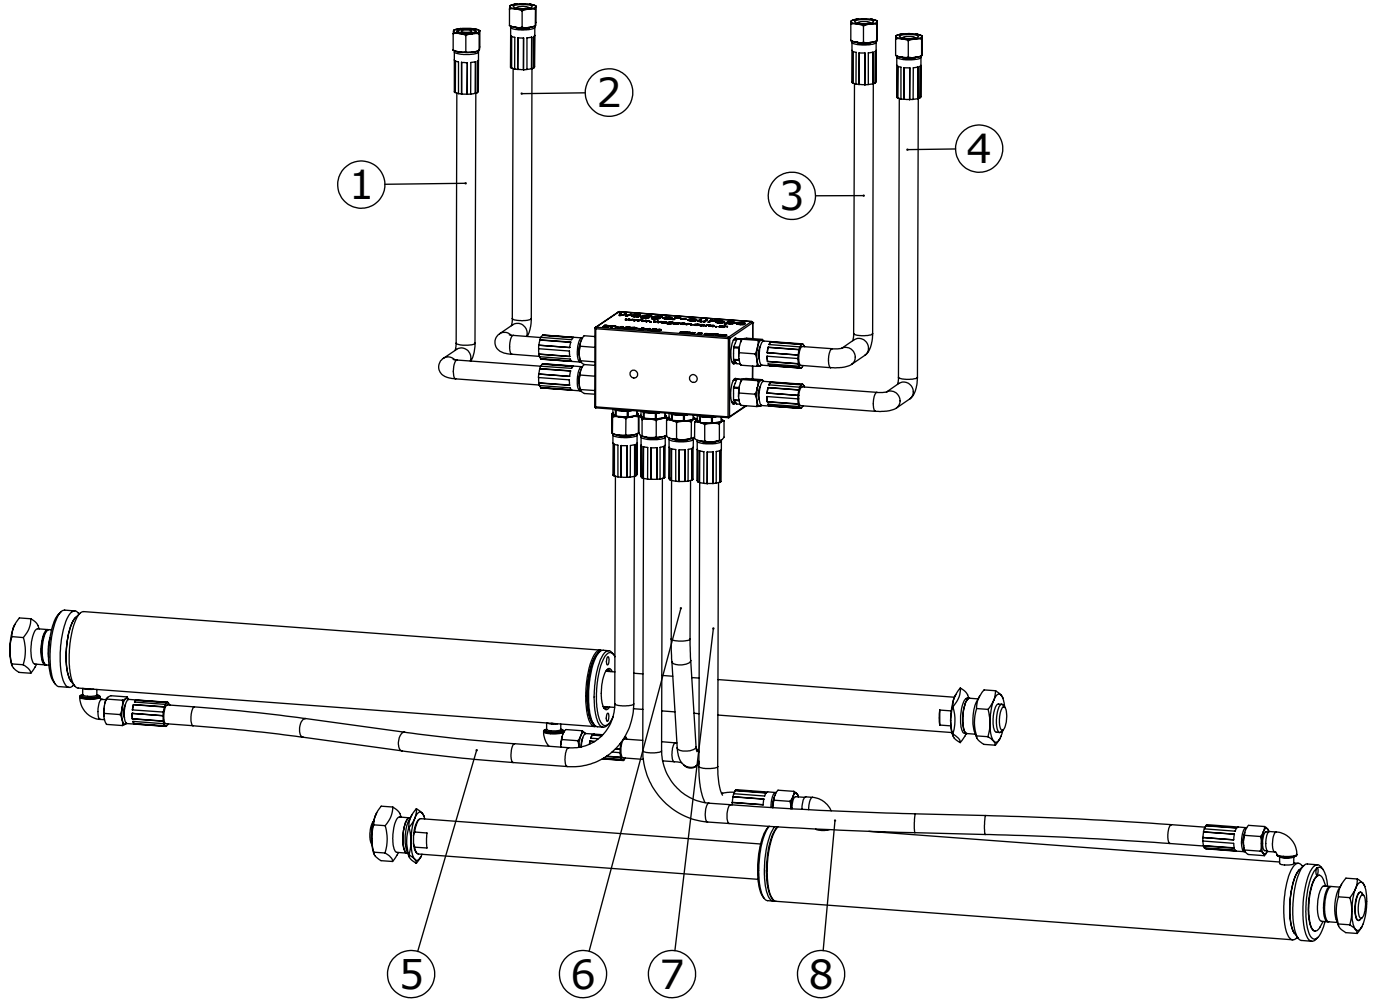

Hydraulic Group

Hydraulic Group			
REF	PART NO	DESCRIPTION	QTY
1	4-3-27 FPM-26	Closing (Lift Truck)	1
2	4-3-27 FPM-25	Opening (Lift Truck)	1
3	4-3-27 FPM-24	Sideshift (Right)	2
4	4-3-27 FPM-23	Sideshift (Left)	2
5	4-3-27 FPM-11	Opening (Upper Cylinder)	4
6	4-3-27 FPM-12	Closing (Upper Cylinder)	1
7	4-3-27 FPM-13	Closing (Bottom Cylinder)	1
8	4-3-27 FPM-14	Opening (Bottom Cylinder)	1