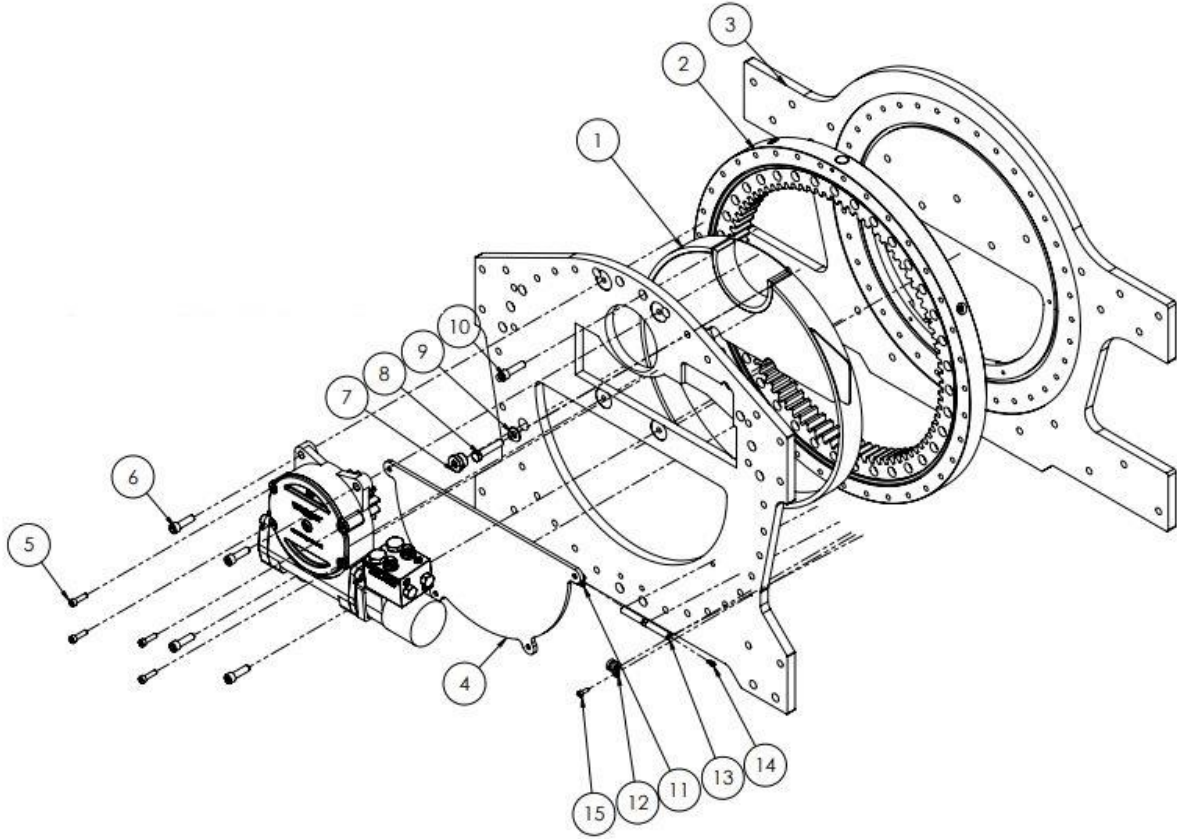

Parts Manual

Attachments: 360° ROTATOR

Model: 032RBG-B1270

Manufacturer: Gulmak Istif Makinaları Ltd. Sti.

Address: Yeni Metal Sanayi Sitesi, Yesiloba Mahallesi 49247 Sokak No:2/A Seyhan-Adana /
TURKEY

E-mail: info@wagger.com.tr

Phone: +90 322 428 08 58

Internet: www.wagger.com.tr

Rotator Frame Group

REF	PART NO	DESCRIPTION	QTY.
1	RBGC301-010		1
2	SRC0716-001		1
3	RBGC301-107	20x744x1100	1
4	RBGC301-113	8x250x510	1
5	OBECG12-101	Special Bolt	1
6	CHSM12040-G6T0	Capscrew, M12	4
7	HSPG34		1
8	CHXM12060-G5T0	Capscrew, M12	1
9	PL12-3		1
10	CHSM12045-G6T0	Capscrew, M12	1
11	DMG18G18		1
12	HK12	Ø12	1
13	YBR12-102	Ø5xØ12x120	1
14	GRM6A00	M6 Düz	1
15	CHSM06015-D6T0	Capscrew, M6	1

Mounting Group

REF	PART NO	DESCRIPTION	QTY.
1	RBGC301-101	20x778x810	1
2	CHSM12040-G6T0	Capsrew, M12x40	2
3	RBGC201-111	88x88x75, CENTER SPACER	1
4	HK308	31,50x73,50x116, LOWER HOOK	2
5	HK303	120x120x125, UPPER HOOK	1
6	HK304	120x120x125, UPPER HOOK	1
7	HK305	SPACER	2
8	CHSM16045-H6T0	Capsrew, M16x45	12
9	PL16-3	WASHER, M16	4
10	SFNM16-H33	NUT, M16	4
11	CHXM16150-H5Y0	Capsrew, M16x150	4

Fork Board Group

REF	PART NO	DESCRIPTION	QTY.
1	RBGC301-107	20x744x1100	1
2	RBGC301-113	8x250x510	1
3	RBGC301-108	39x119x1270, UPPER BAR	1
4	RBGC301-109	39x119x1270, LOWER BAR	1
5	CHSM16040-H6T0	Capscrew, M16x40	26
6	RBGC201-110	20x60x60	4
7	CHSM16045-H6T0	Capscrew, M16x45	4
8	CHSM14025-H6T0	Capscrew, M14x25	2
9	CHSM12025-G6T0	Capscrew, M12x25	1
10	CHCM08015-E5T0	Capscrew, M8x15	4