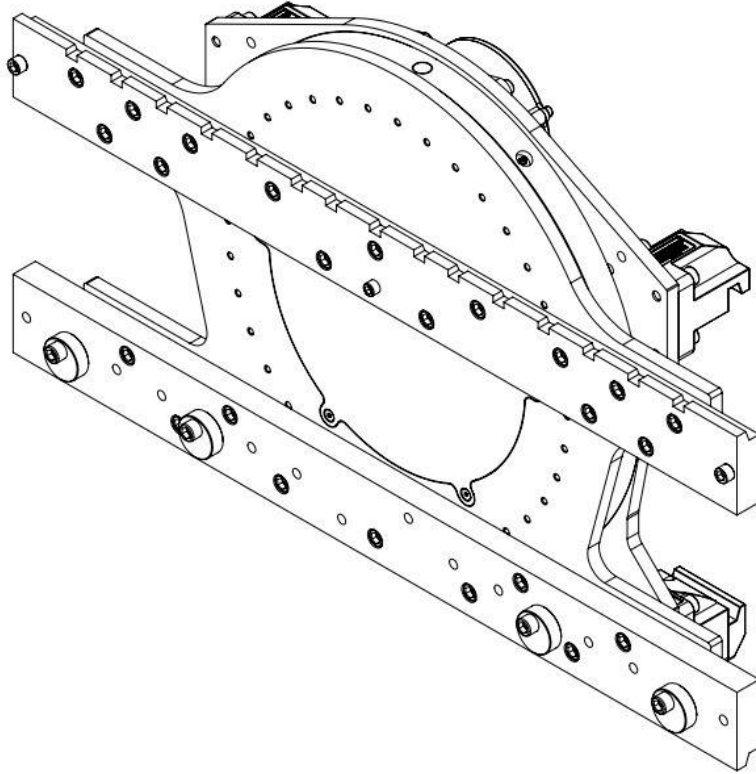

Parts Manual

Attachments: 360° ROTATOR

Model: 032RBG-B1270

Manufacturer: Gulmak Istif Makinaları Ltd. Sti.

Address: Yeni Metal Sanayi Sitesi, Yesiloba Mahallesi 49247 Sokak No:2/A Seyhan-Adana /
TURKEY

E-mail: info@wagger.com.tr

Phone: +90 322 428 08 58

Internet: www.wagger.com.tr

Rotator Frame Group

REF	PART NO	DESCRIPTION	QTY.
1	RBGC301-010		1
2	SRC0716-001		1
3	RBGC301-107	20x744x1100	1
4	RBGC301-113	8x250x510	1
5	OBECG12-101	Special Bolt	1
6	CHSM12040-G6T0	Capscrew, M12	4
7	HSPG34		1
8	CHXM12060-G5T0	Capscrew, M12	1
9	PL12-3		1
10	CHSM12045-G6T0	Capscrew, M12	1
11	DMG18G18		1
12	HK12	Ø12	1
13	YBR12-102	Ø5xØ12x120	1
14	GRM6A00	M6 Düz	1
15	CHSM06015-D6T0	Capscrew, M6	1