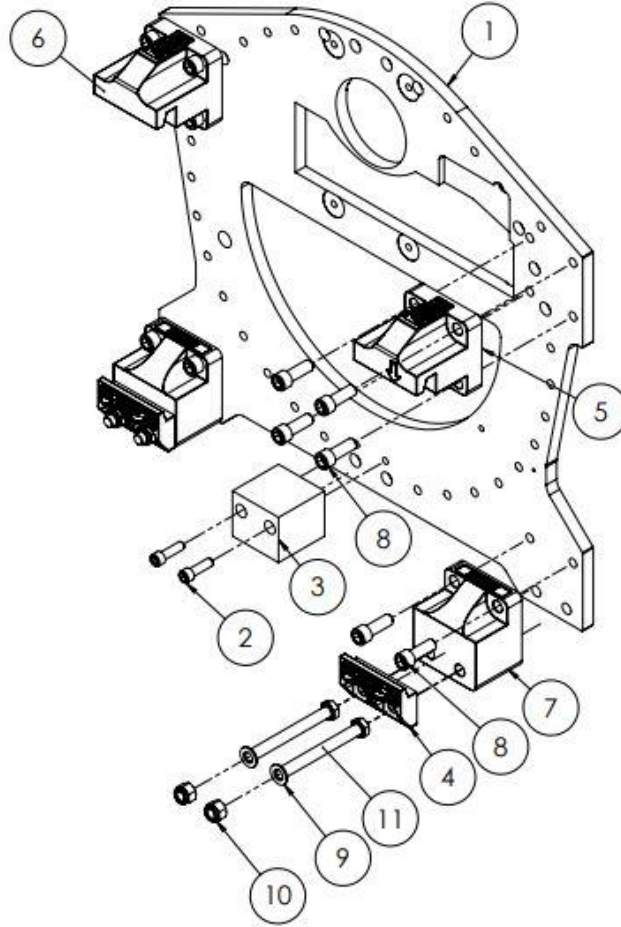

Mounting Group

REF	PART NO	DESCRIPTION	QTY.
1	RBGC301-101	20x778x810	1
2	CHSM12040-G6T0	Capsrew, M12x40	2
3	RBGC201-111	88x88x75, CENTER SPACER	1
4	HK308	31,50x73,50x116, LOWER HOOK	2
5	HK303	120x120x125, UPPER HOOK	1
6	HK304	120x120x125, UPPER HOOK	1
7	HK305	SPACER	2
8	CHSM16045-H6T0	Capsrew, M16x45	12
9	PL16-3	WASHER, M16	4
10	SFNM16-H33	NUT, M16	4
11	CHXM16150-H5Y0	Capsrew, M16x150	4