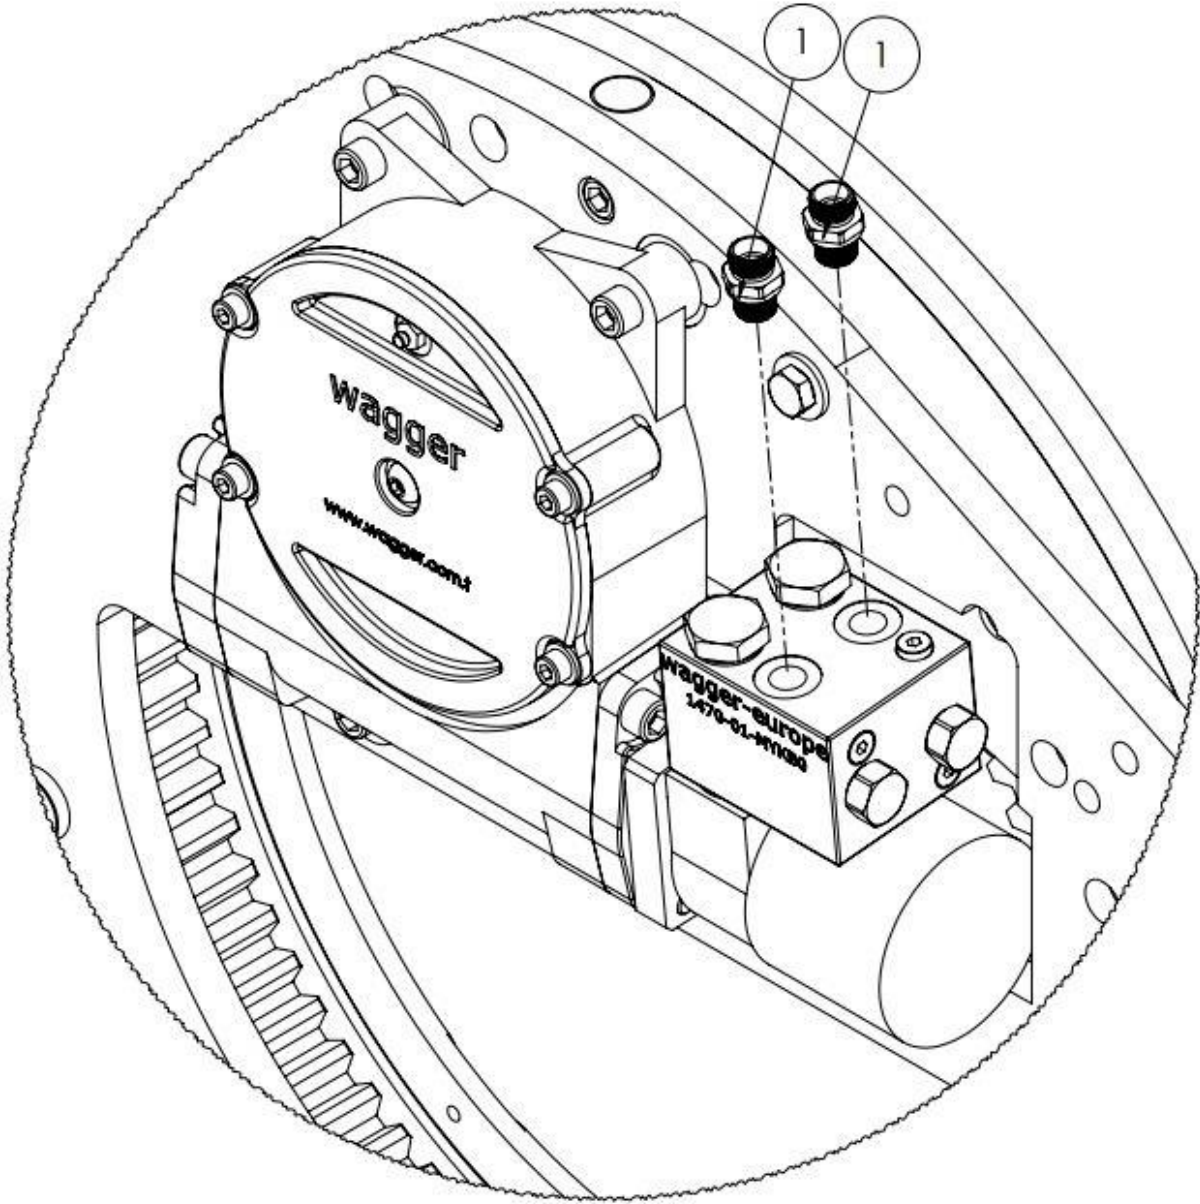

Fitting Group

REF.	PART NO	DESCRIPTION	QTY.
1	OBECG12-101	Special Bolt	1