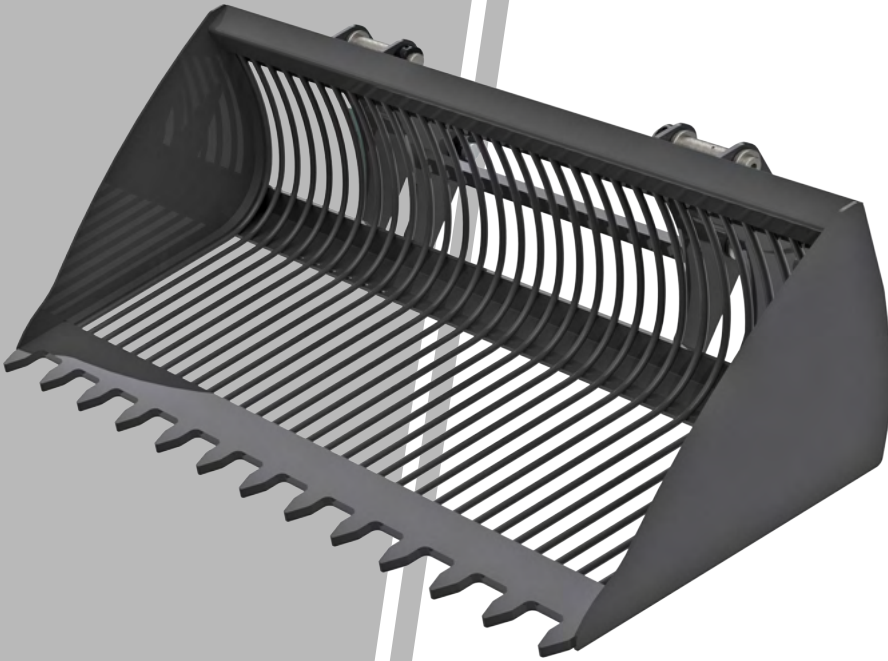

TTK

SKID STEER LOADER

Skeleton Bucket

Wagner[®]
attachments

FEATURES & BENEFITS

- Skeleton bucket is a bucket designed to pick up rocks and leave excess dirt or sand behind.
- Ideal for field rock picking, construction as well as general clean up, landscaping, and more.

Model No	Part No	Capacity (m3)	Width (mm)	Height (mm)	Weight
SSL / TTK	430735	0,35	1520	1320	310
SSL / TTK	430736	0,40	1680	1320	330