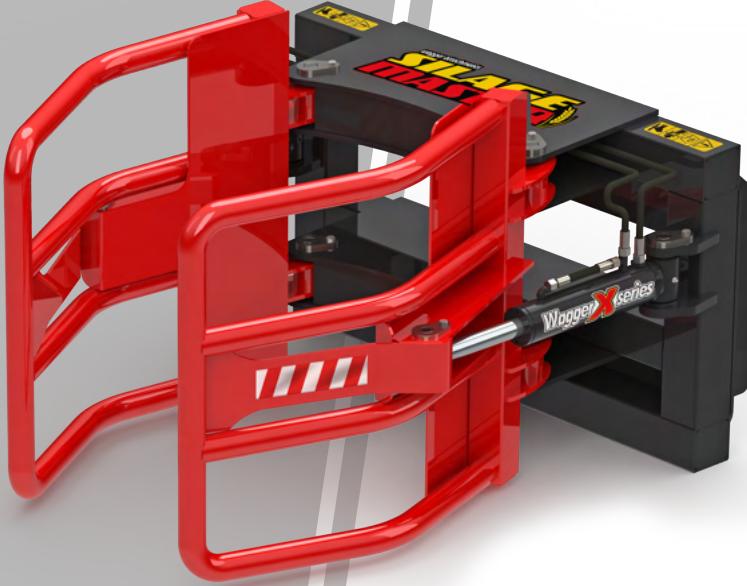

CSB

SKID STEER LOADER

Round Bale Clamp

Wagner®

attachments

FEATURES & BENEFITS

- It is used for conveying and stacking of round bale.
- It allows the packed round bale to move easily without tearing.

Model No	Part No	Width (mm)	Height (mm)	Weight
SSL / CSB	310335	1210	712	386