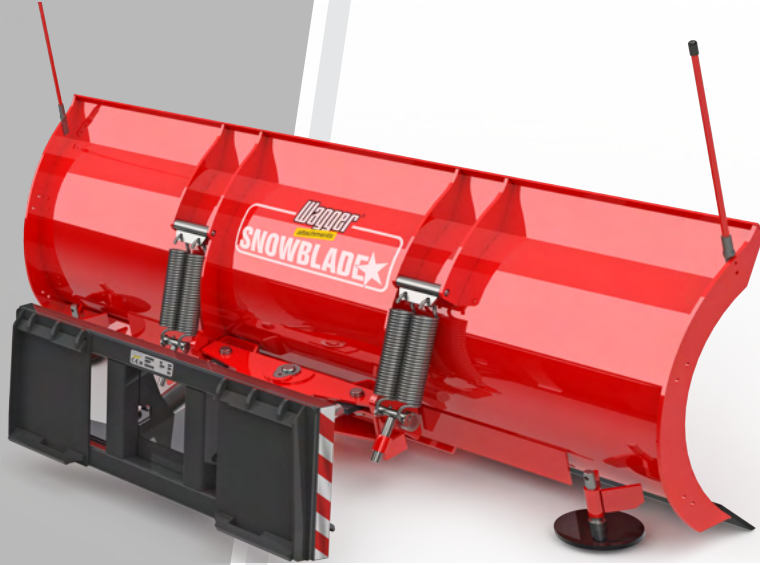

# YKB

## SKID STEER LOADER

Snow Blade

Wagner®  
attachments

### FEATURES & BENEFITS

- Designed for rough and finish grading in dirt and gravel as well as for light dozing.
- Blades angle 30 degrees to either side to help move snow where you want it.
- All models have replaceable wear edges and springs.