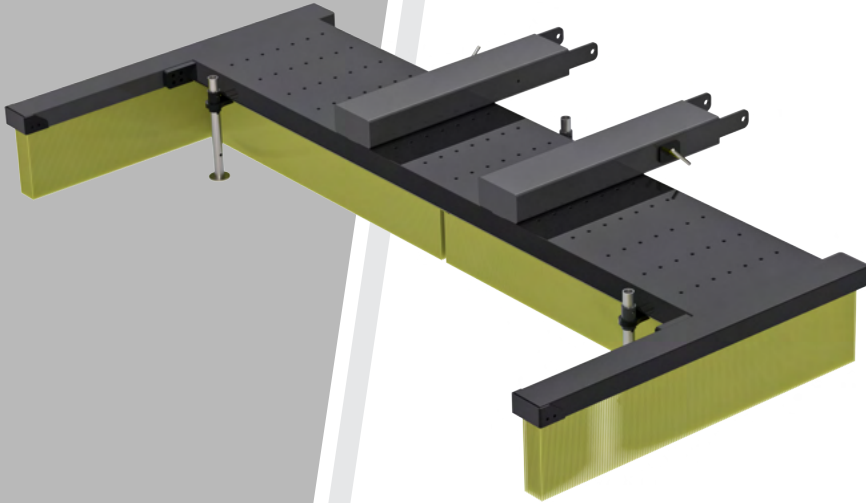

C130

SKID STEER LOADER

Brush Attachment

Wagger[®]
attachments

FEATURES & BENEFITS

- A robust high performance sweeping attachment for all your interior and exterior sweeping needs.
- The brush attachment are fast and easy to connect to skid steer loaders for fast and efficient floor cleaning in all industrial, recycling and agricultural areas.

Model No	Part No	Width (mm)	Height (mm)	Weight
SSL / C130	950135	1500	358	220
SSL / C130	950136	2500	358	366